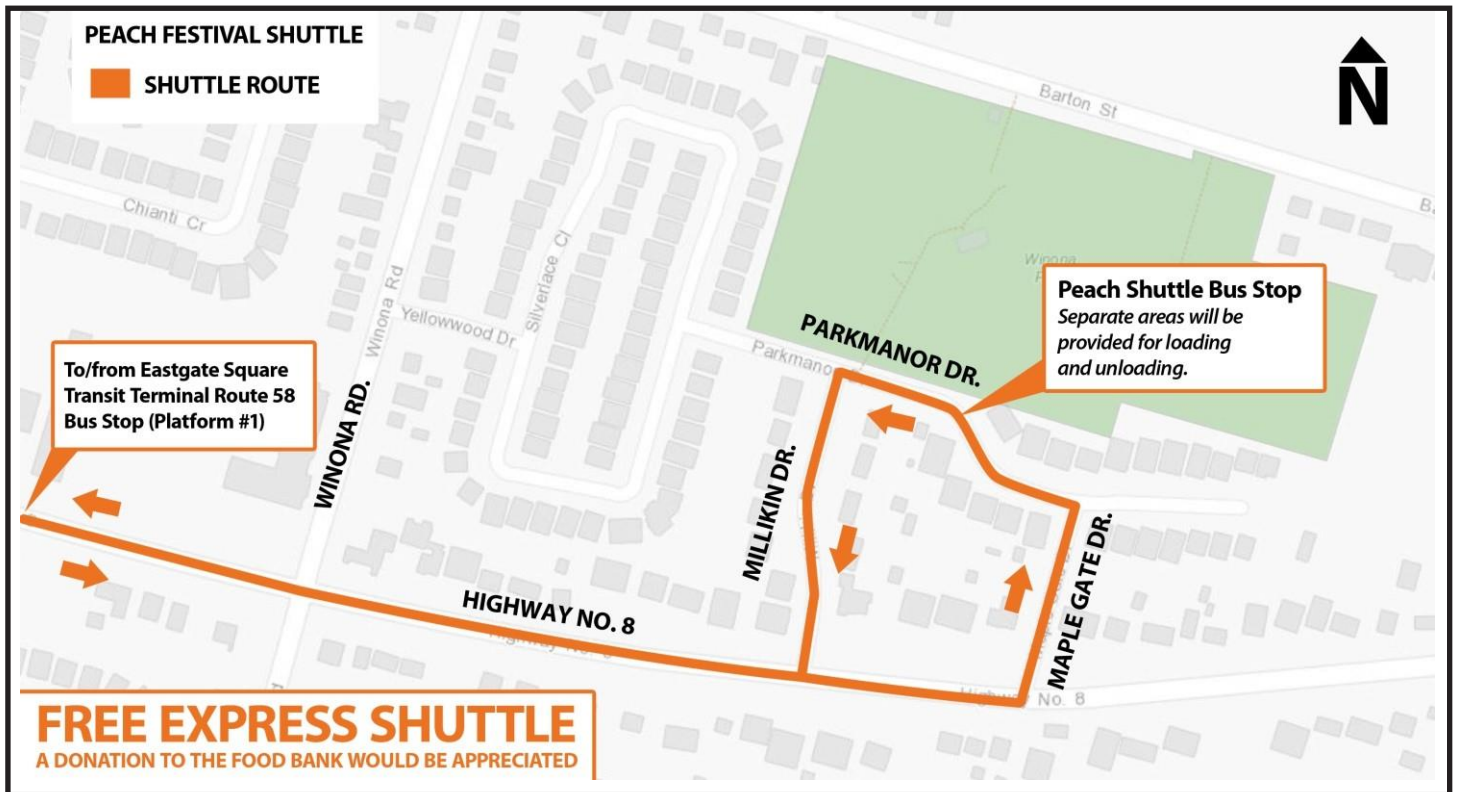

PEACH FESTIVAL SHUTTLE

Friday, Aug. 25 to Sunday, Aug. 27, 2023

Buses will depart Eastgate Square Transit Terminal (route 58 bus stop):

-  Friday, Aug. 25 - first trip at 4:30 PM, and then every 10 minutes until 8:00 PM.
-  Saturday, Aug. 26 - first trip at 10:00 AM and every 10 minutes to 8:00 PM.
-  Sunday, Aug. 27 - first trip at 10:00 AM and every 10 minutes to 2:00 PM.

Buses will depart Winona Park (Parkmanor Drive by the mailboxes):

-  Friday, Aug. 25 - first trip at 5:00 PM and every 10 minutes until 11:30 PM.
-  Saturday, Aug. 26 - first trip at 10:30 AM and every 10 minutes 11:30 PM.
-  Sunday, Aug. 27 - first trip at 10:30 AM and every 10 minutes until 7:00 PM